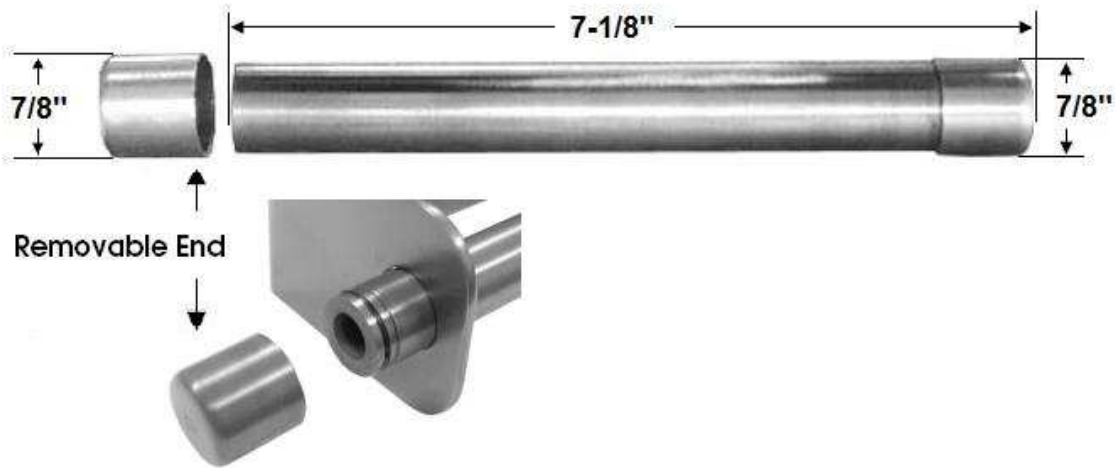

PRODUCT SPECIFICATIONS

Waterbridge Toilet Paper Holder

WB-ACC-TP-1

Sept 2013

- Plated mounting screws included
- Custom finishes available
