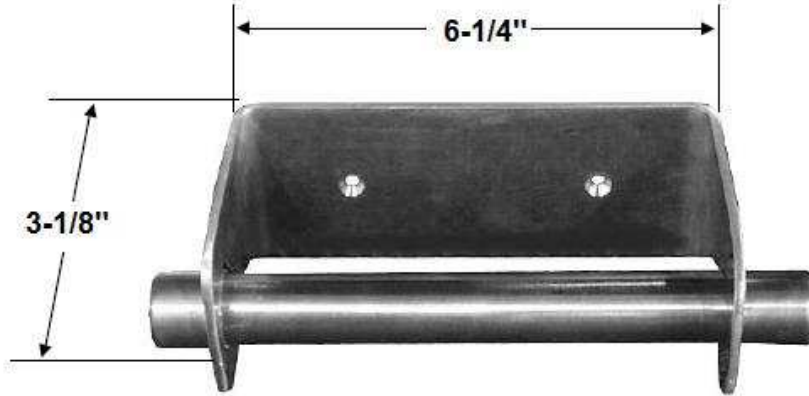

PRODUCT SPECIFICATIONS

Waterbridge Toilet Paper Holder

WB-ACC-TP-1

Sept 2013

- Plated mounting screws included
- Custom finishes available
